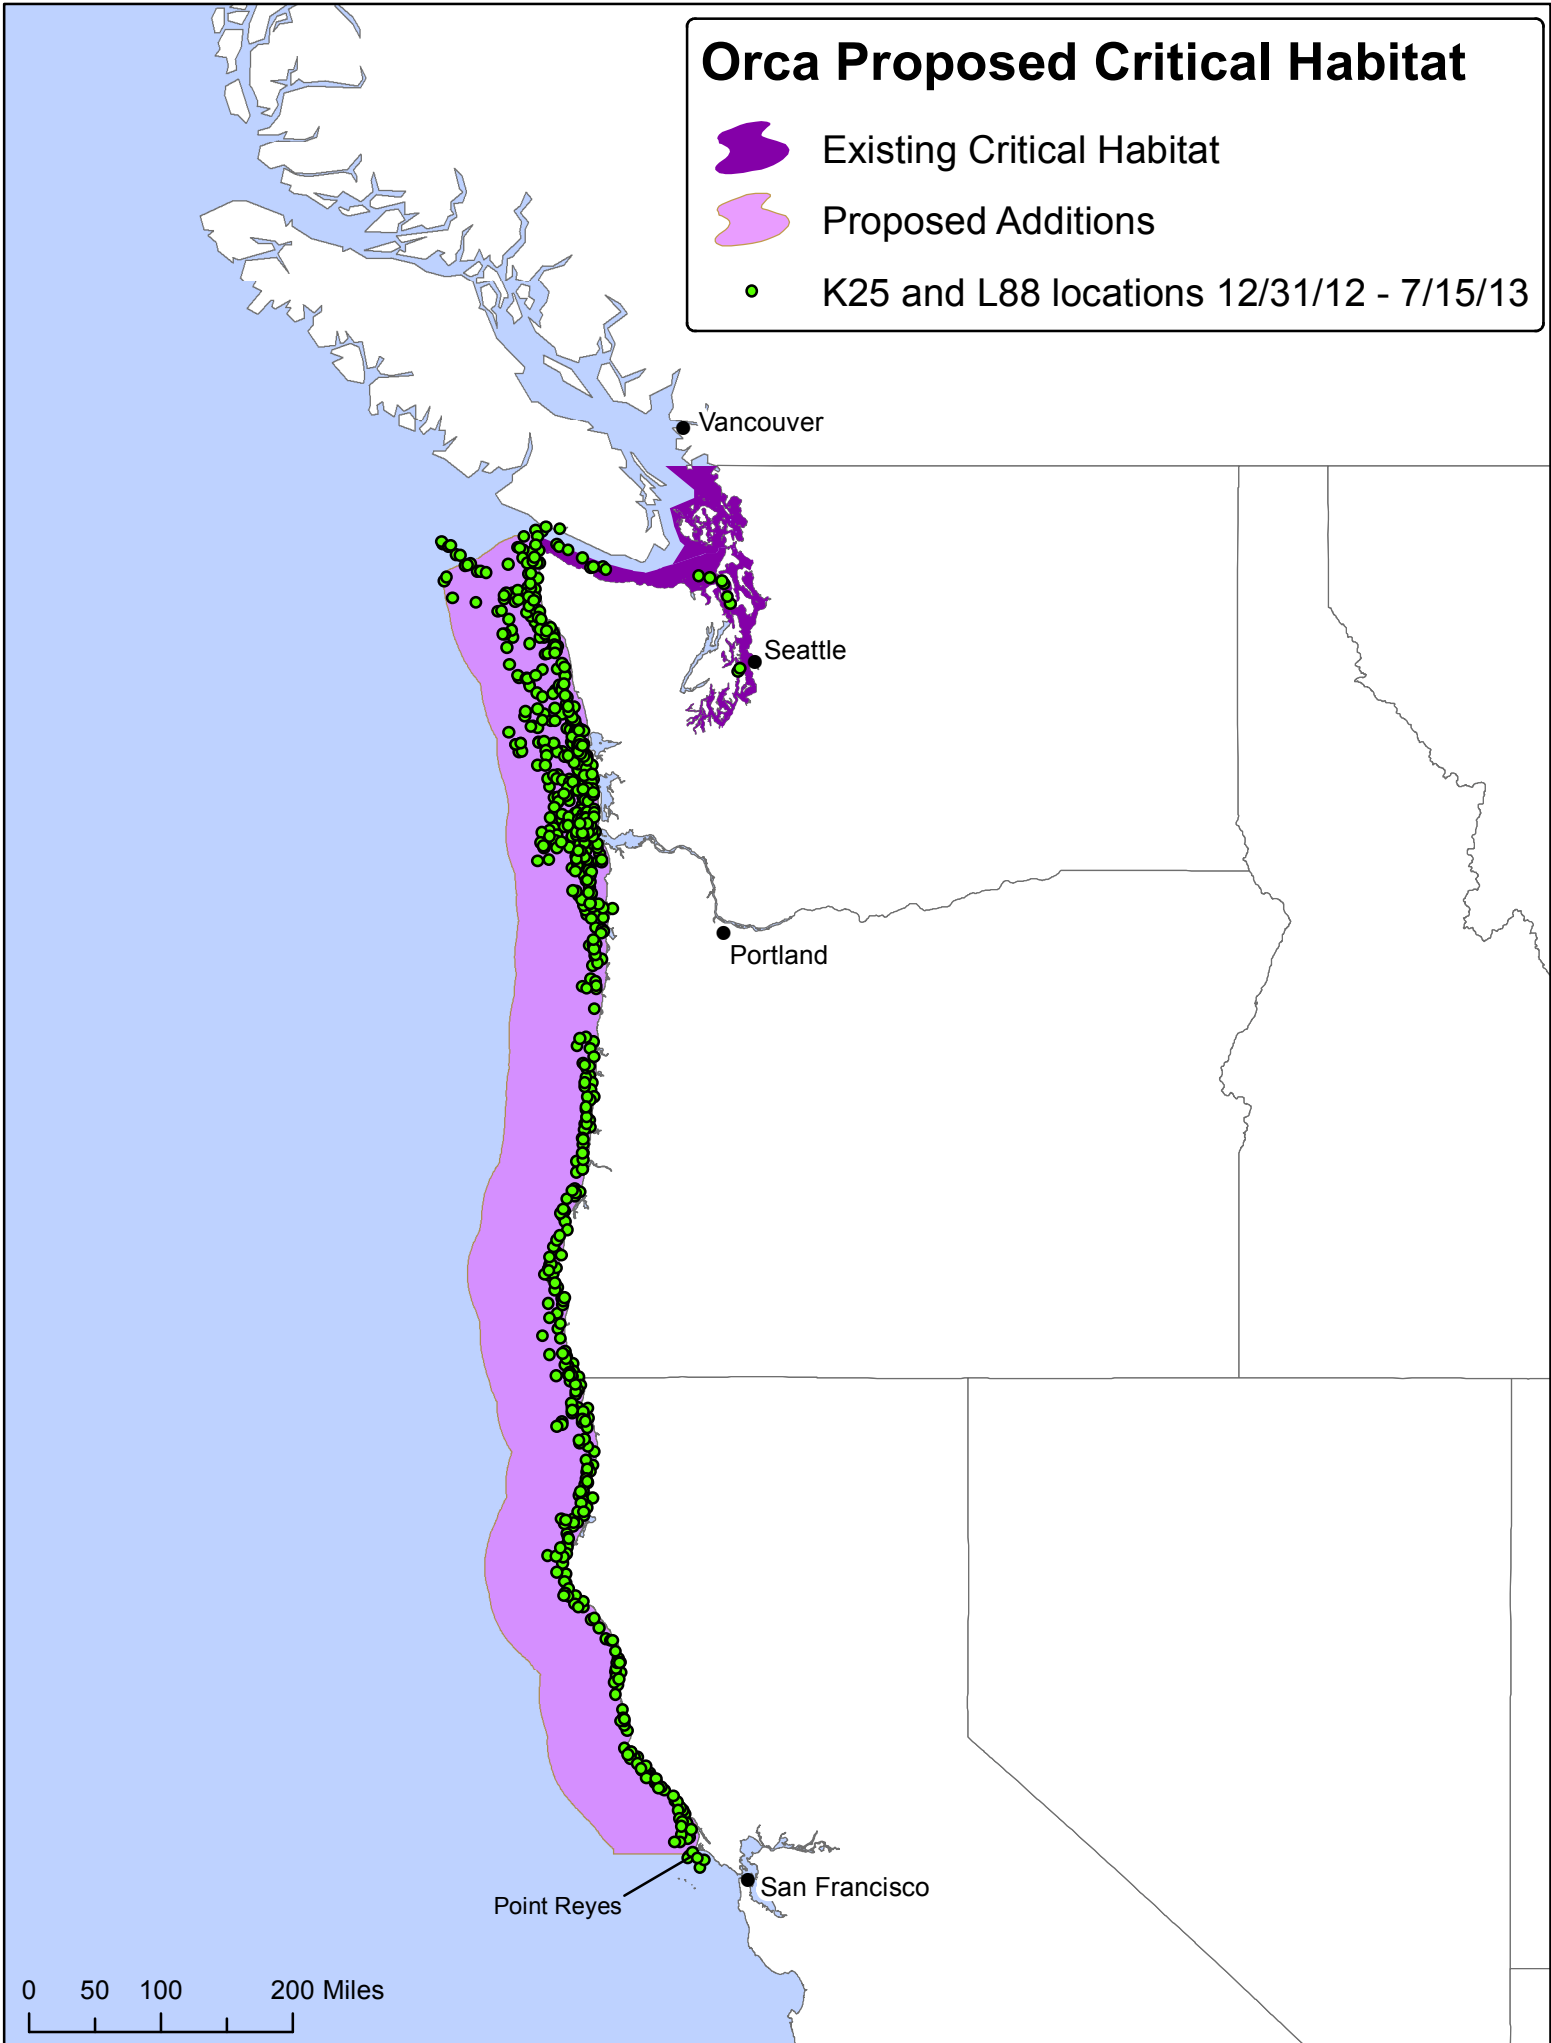

# Orca Proposed Critical Habitat

Existing Critical Habitat

Proposed Additions

K25 and L88 locations 12/31/12 - 7/15/13

0 50 100 200 Miles